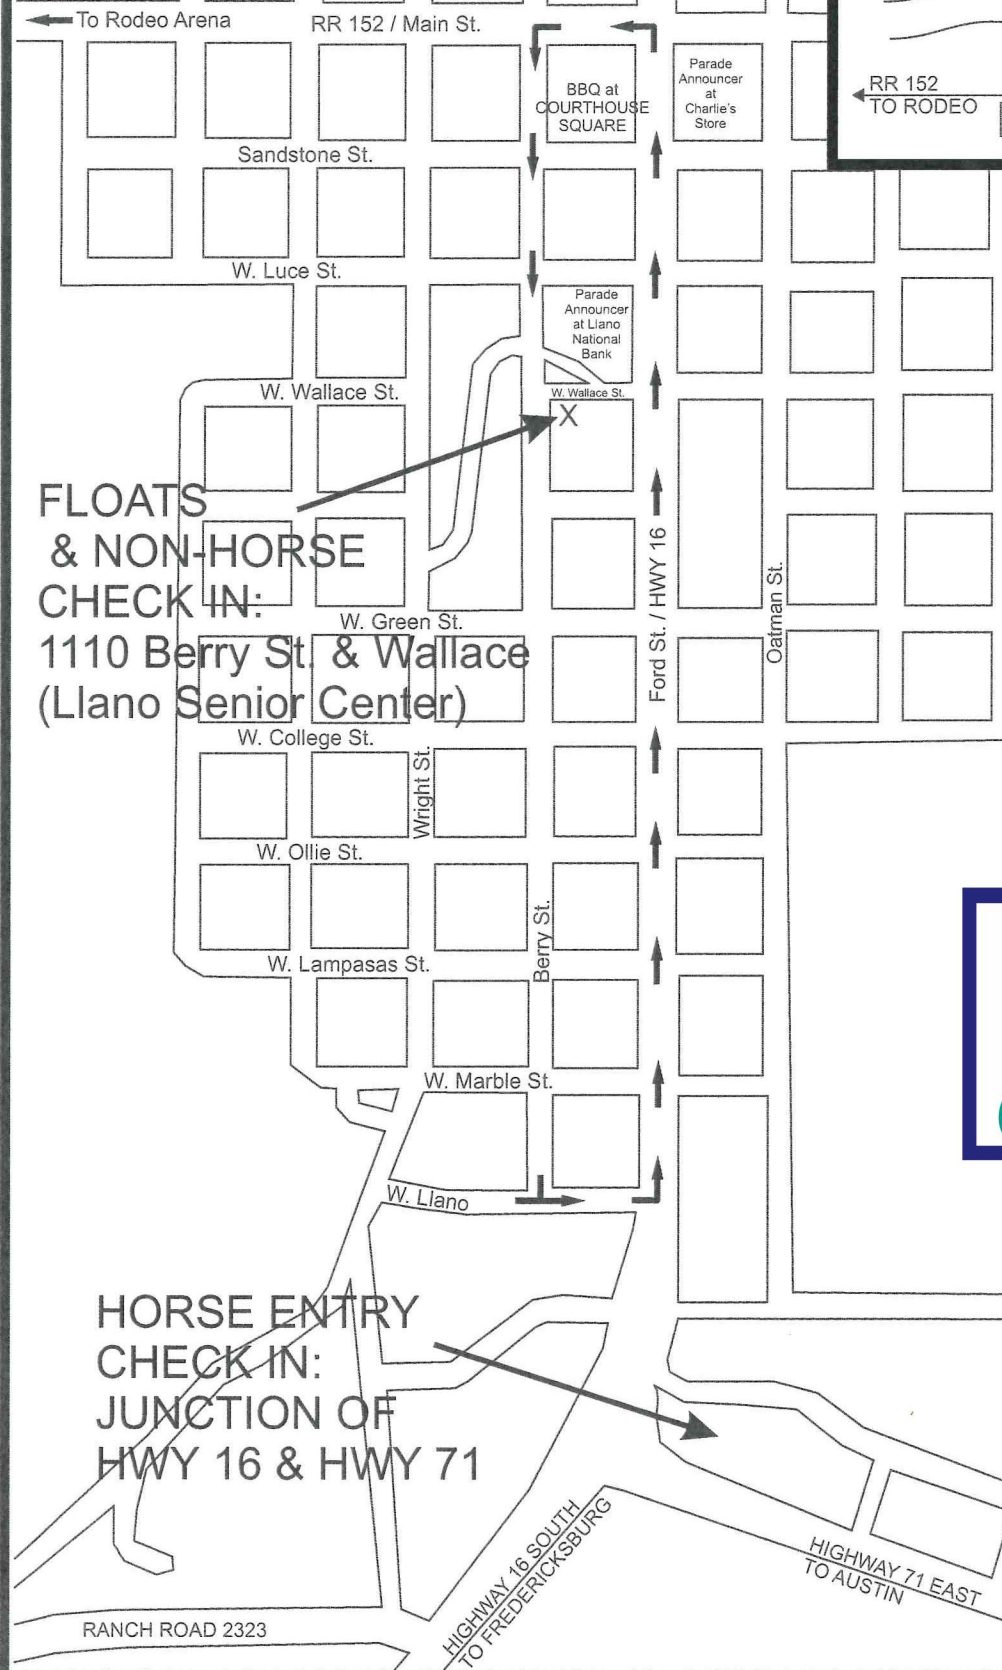

LLANO COUNTY RODEO PARADE ROUTE

**Check-In
Begins at 2pm**

**Judging
will Begin at 3pm**

**Parade
Starts at 4pm**

From Senior Center:
Go South on Berry St.
Turn Right on W. Green
Left on Wright St.

Left on W. Llano
OR
Left on W. Marble
(depending on line-up
number)

**FLOATS
& NON-HORSE
CHECK IN:
1110 Berry St. & Wallace
(Llano Senior Center)**

**HORSE ENTRY
CHECK IN:
JUNCTION OF
HWY 16 & HWY 71**

HORSE ENTRIES:
Parking on large grassy
area at the Highway 16
and Highway 71 Junction